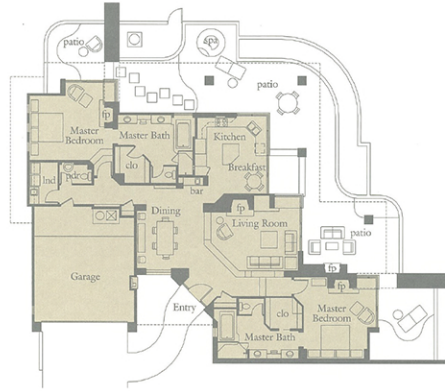

Client

Desert Mountain Properties

Location

Scottsdale, Arizona

Project Data

23 Acres

37 Patio Homes

2,000 sf -2,400 sf