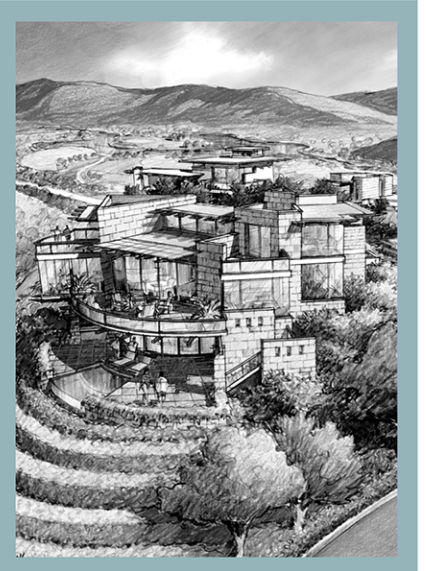

3D renderings produced by DTJ Design

simplemindstudios LLC

www.simplemindstudios.com