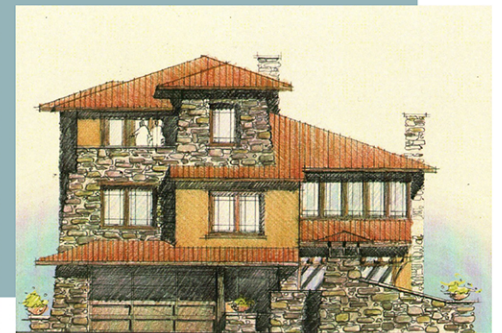

simplemindstudios LLC

www.simplemindstudios.com